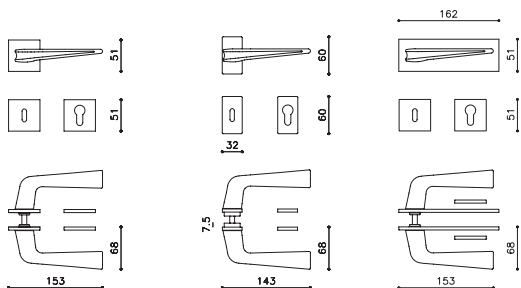

M248RB8B
M248RY8B

M248VB8B
M248VY8B

M248PB8B
M248PY8B

C248

K248B

K248P