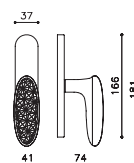

Crystal Diamond

Marcel Wanders 2015

M246B

rosetta bassa/low rosette

C246

K246B

ottone e vetro/brass and glass

C6 cromo lucido-trasparente/
bright chrome-transparent

Z6 superoro lucido-trasparente/
supergold bright-transparent

M6 cromo satinato-trasparente/
satin chrome-transparent

U6 superantracite satinato-trasparente/
superanthracite satin-transparent

M246RB8B
M246RY8B

M246VB8B
M246VY8B

M246PB8B
M246PY8B

C246

K246B

K246P