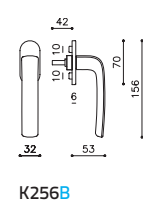

Diva

Luca Casini 2019

M256B

rosetta bassa/low rosette

C256

K256B

ottone/brass

CR cromo lucido/bright chrome

TS superoro satinato/supergold satin

CO cromo satinato/satin chrome

DS superbronzo satinato/superbronze satin

US superantracite sat./superanthracite satin