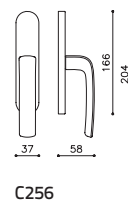

Diva

Luca Casini 2019

M256B

rosetta bassa/low rosette

C256

K256B

ottone/brass

CR cromo lucido/bright chrome

TS superoro satinato/supergold satin

CO cromo satinato/satin chrome

DS superbronzo satinato/superbronze satin

US superantracite sat./superanthracite satin