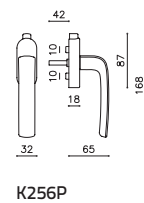

Diva

Luca Casini 2019

M256B

rosetta bassa/low rosette

C256

K256B

ottone/brass

CR cromo lucido/bright chrome

TS superoro satinato/supergold satin

CO cromo satinato/satin chrome

DS superbronzo satinato/superbronze satin

US superantracite sat./superanthracite satin