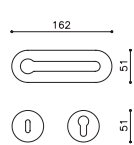

M197VB8
M197VY8