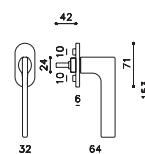

Lotus

Javier Lopez 2014

M238B

rosetta bassa/low rosette

C238

K238B

ottone/brass

CR cromo lucido/bright chrome

NS super nichel satinato/supernickel satin

CO cromo satinato/satin chrome

IS superinox sat./superstainlesssteel satin

NP nero opaco/matt black

RS superrame satinato/supercopper satin

TS superoro satinato/supergold satin

DS superbronzo satinato/superbronze satin

NL supernichel lucido/supernickel bright

US superantracite sat./superanthracite satin

M238RB8B
M238RY8B

M238VB8B
M238VY8B

M238PB8B
M238PY8B

C238

K238B

K238P