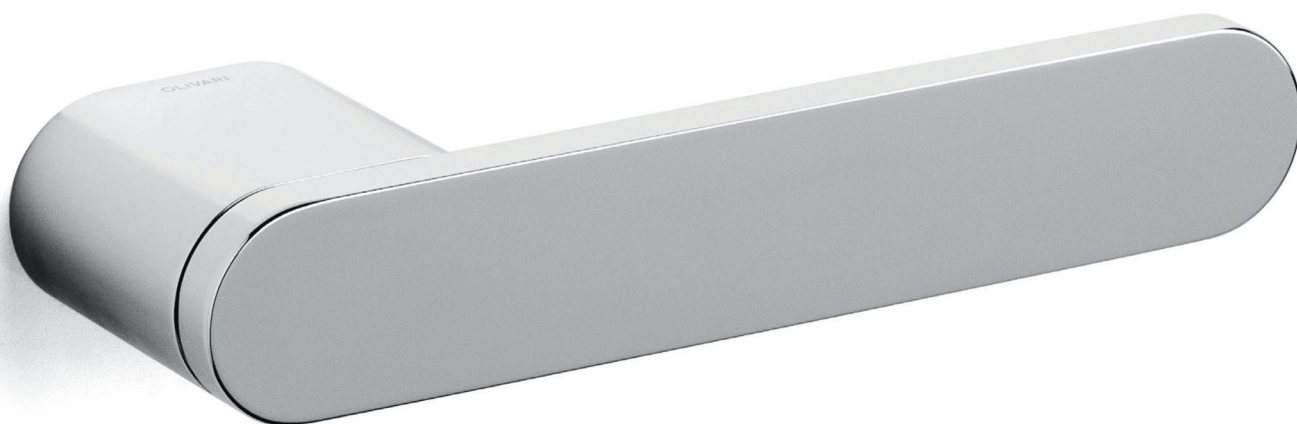

Radial

Rodolfo Dordoni 2014

M235

C235

K235

ottone/brass

CR cromo lucido/bright chrome

IS superinox sat./superstainlesssteel satin

CO cromo satinato/satin chrome

RS superrame satinato/supercopper satin

DS superbronzo satinato/superbronze satin

US superantracite sat./superanthracite satin

M235RB8
M235RY8

C235

K235

K235P